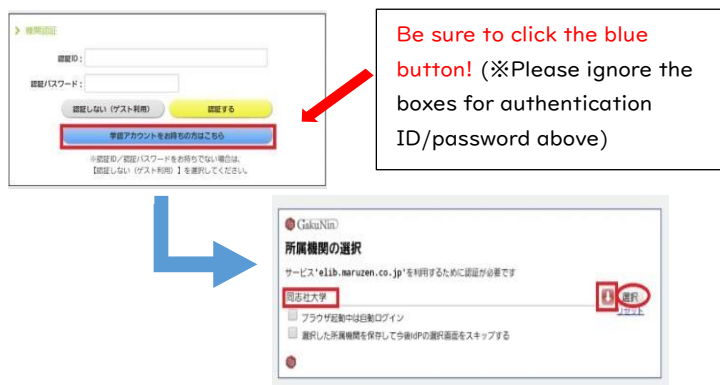

3. Log in with your Doshisha user ID and password
⇒Click on “同意” (Agree)

4. You are transferred to the main page of KinoDen

⇒Go search on KinoDen!

【For Maruzen eBook Library】

1. Access the Maruzen eBook Library website via the link on the website via the link on the eResources List on the Digital Library .

<https://elib.maruzen.co.jp/elib/>

2. Click on “学認アカウントをお持ちの方はこちら” (Click here if you have a GakuNin account).

Enter or select 同志社大学⇒Click on “選択” (Select)

3. Log in with your Doshisha user ID and password
⇒Click on “同意” (Agree)